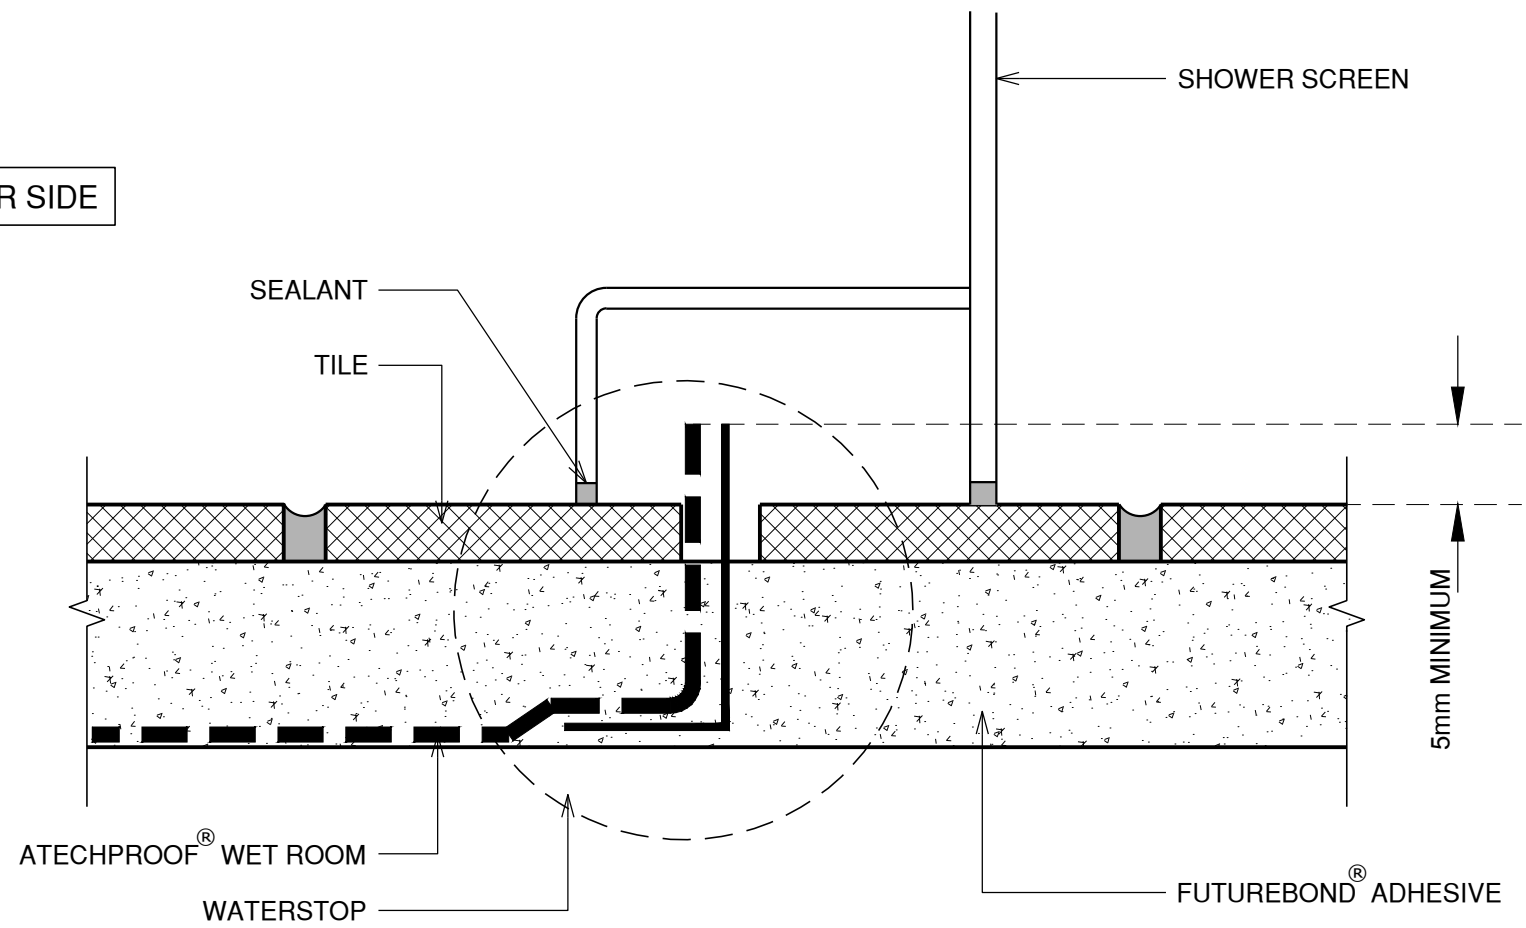

SHOWER SIDE

SHOWER SCREEN - SEMI FRAMELESS

The information provided in this document has been compiled through industry expertise and is to be used purely as a reference. Atech® provide the attached information as a way of educating clients on compliant installation methods that are proven at the time of design. It is the duty of the applicator to ensure that all products are used in conjunction with any relative data sheets available on our website that comply with each respective relevant AS/NZS standard. Atech® are constantly updating methods of installation in a way that coincides with industries where products are being used. The use of Atech® products are subject to our terms and conditions and may require a tailored specification prior to use. Please call an Atech® representative for any further information. Atech® T&C's are also available on our website. WWW.ATECHPRODUCTS.COM.AU

Title : SHOWER SCREEN - SEMI FRAMELESS

Drawn By : CK

Checked : 

Scale : Not To Scale

Drawing Notes: All dimensions are in Metric (MM)
Do not scale the drawing

Job Notes:

Drawing No: AT-00013

Issue No: A